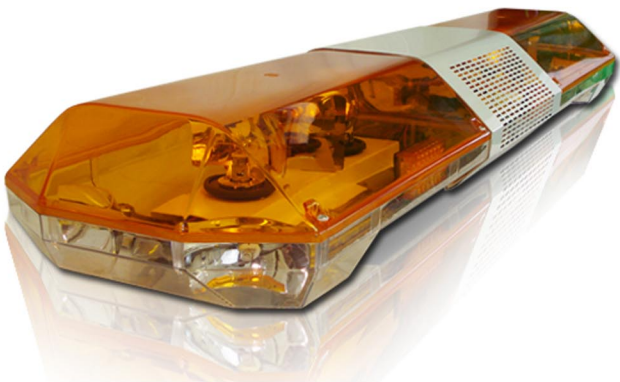

VOLTEX 48" AMBER HALOGEN LIGHTBAR

AVAILABLE COLORS

**VOLTEX 48" AMBER HALOGEN LIGHTBAR
W/TRAFFIC ADVISOR**

AVAILABLE COLORS

**VOLTEX 48" AMBER HALOGEN LIGHTBAR
W/QUAD LED FLASHERS**

AVAILABLE COLORS

VOLTEX 58" AMBER HALOGEN LIGHTBAR

AVAILABLE COLORS

**VOLTEX 15" AMBER HALOGEN LIGHTBAR
W/LED STROBE**

AVAILABLE COLORS

**VOLTEX 48" AMBER HALOGEN LIGHTBAR
W/QUAD HALOGEN FLASHERS**

AVAILABLE COLORS

HALOGEN LIGHTBAR

VOLTEX 60" ELITE LED HALOGEN COMBO CLEAR LENS LIGHTBAR