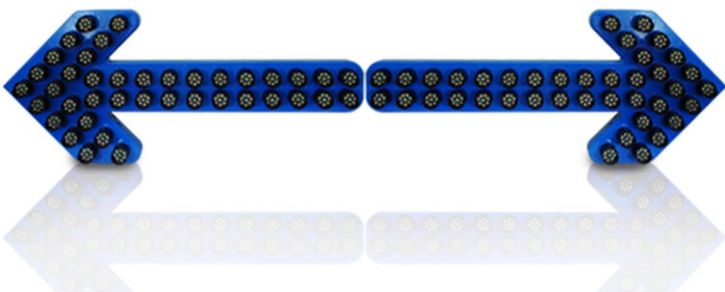

AVAILABLE COLORS

VOLTEX 36" TRAFFIC ADVISOR LINEAR
LED LIGHTBAR

AVAILABLE COLORS

ARROW BOARD

48" TRAFFIC ADVISOR ARROW SIGN

AVAILABLE COLORS

59" TRAFFIC ADVISOR ARROW SIGN BOARD

AVAILABLE COLORS